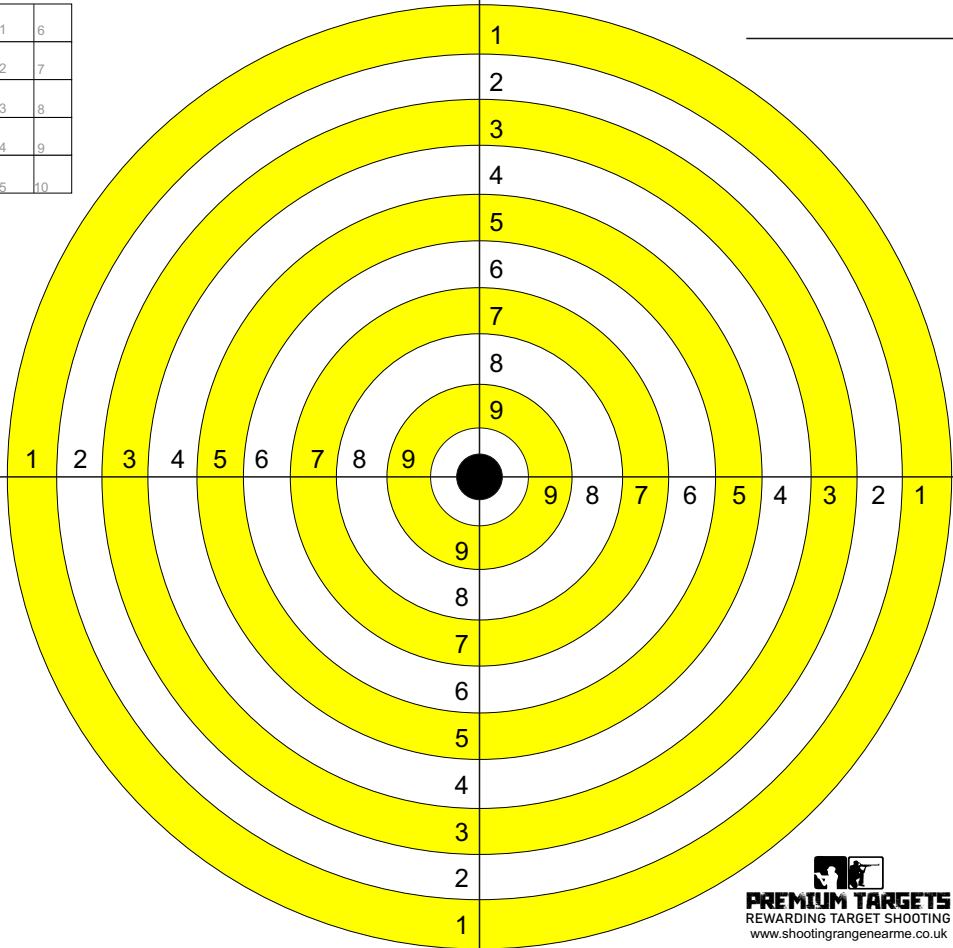

1	6
2	7
3	8
4	9
5	10

PREMIUM TARGETS

REWARDING TARGET SHOOTING

www.shootingrangeneame.co.uk

10 rings | 140x140 mm | 250 GSM card